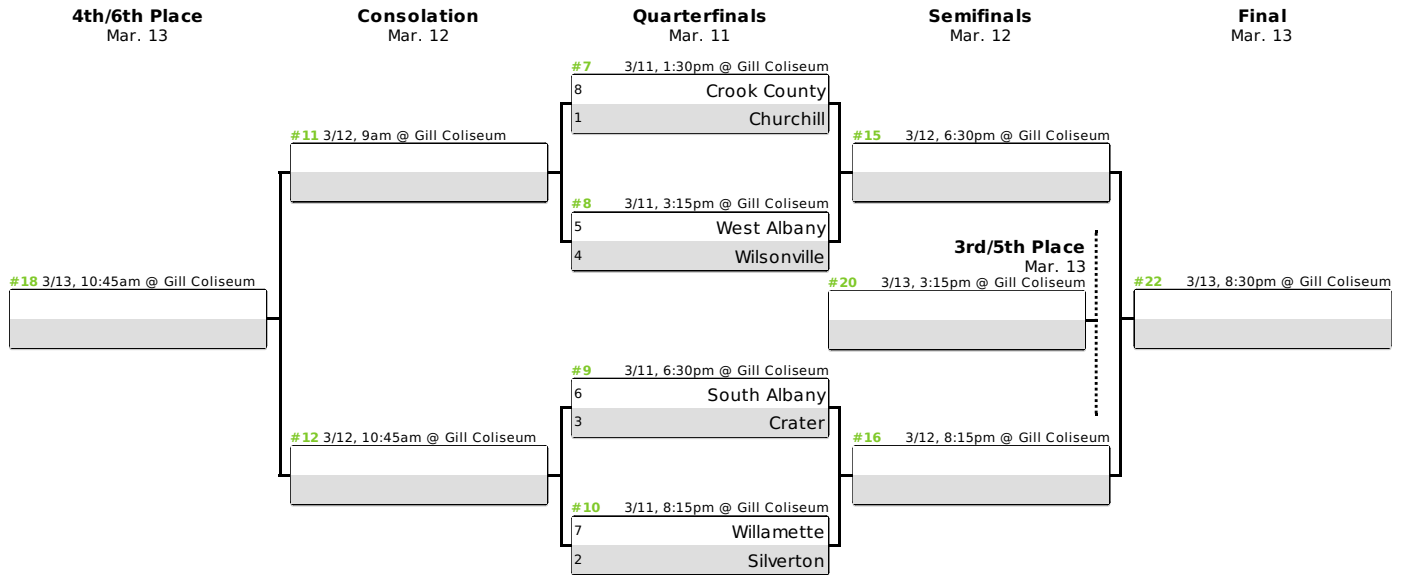

2020 OSAA / OnPoint Community Credit Union 5A Boys Basketball State Championship

March 11-13, Oregon State University, Corvallis

Round 1
Mar. 7

Round 1
Mar. 7

16	Crescent Valley	35
1	Churchill	85

3/6, 5:30pm

9	Milwaukie / Milwaukie..	66
8	Crook County	81

3/7, 7pm

30	La Salle Prep	14
57	Crater	3

3/7, 5pm

59	Parkrose	11
61	South Albany	6

3/7, 6pm

12	Springfield	49
5	West Albany	52

3/7, 6pm

13	Corvallis	38
4	Wilsonville	66

3/7, 6pm

50	Pendleton	10
57	Willamette	7

3/7, 4pm

50	Redmond	15
90	Silverton	2

3/7, 7pm

The team with the better Adjusted Playoff Ranking (APR) shall be the designated home team (bottom team in the matchup).