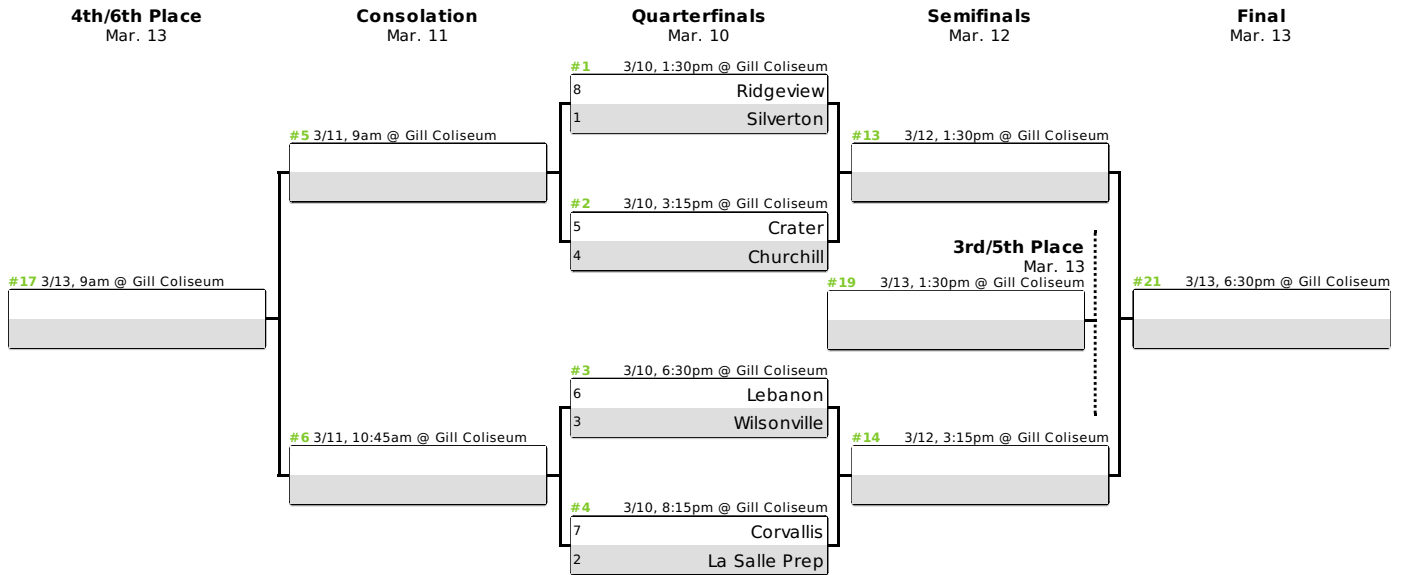

2020 OSAA / OnPoint Community Credit Union 5A Girls Basketball State Championship

March 10-13, Oregon State University, Corvallis

Round 1
Mar. 6

Round 1
Mar. 6

16	The Dalles	32
1	Silverton	53

3/6, 6pm

9	Putnam	52
8	Ridgeview	56

3/6, 6:30pm

42	Willamette	14
73	Wilsonville	3

3/6, 6pm

27	Pendleton	11
55	Lebanon	6

3/6, 6pm

12	West Albany	30
5	Crater	54

3/6, 6pm

13	Central	38
4	Churchill	48

3/6, 7pm

41	Hillsboro	10
55	Corvallis	7

3/6, 6pm

41	Ashland	15
97	La Salle Prep	2

3/6, 6pm

The team with the better Adjusted Playoff Ranking (APR) shall be the designated home team (bottom team in the matchup).